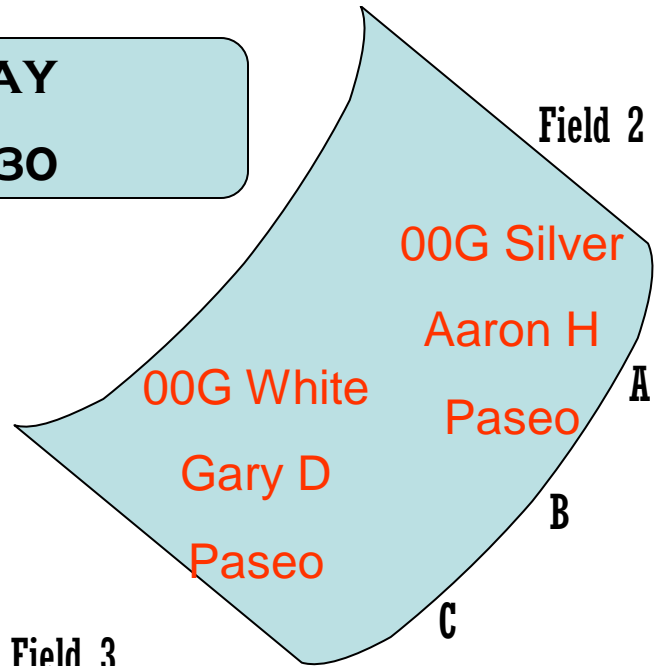

MONDAY

5:00-6:00

Field 1

Field 2

Field 6

Field 3

Field 5

W

E

Field 4

A

W

E

B

Devel. GK

Nick D

MONDAY

6:00-7:30

Field 1

Field 2

Field 6

Field 3

Field 5

W

WEDNESDAY

6:00-7:30

Field 1

Field 2

Field 6

Field 3

Field 5

Field 4