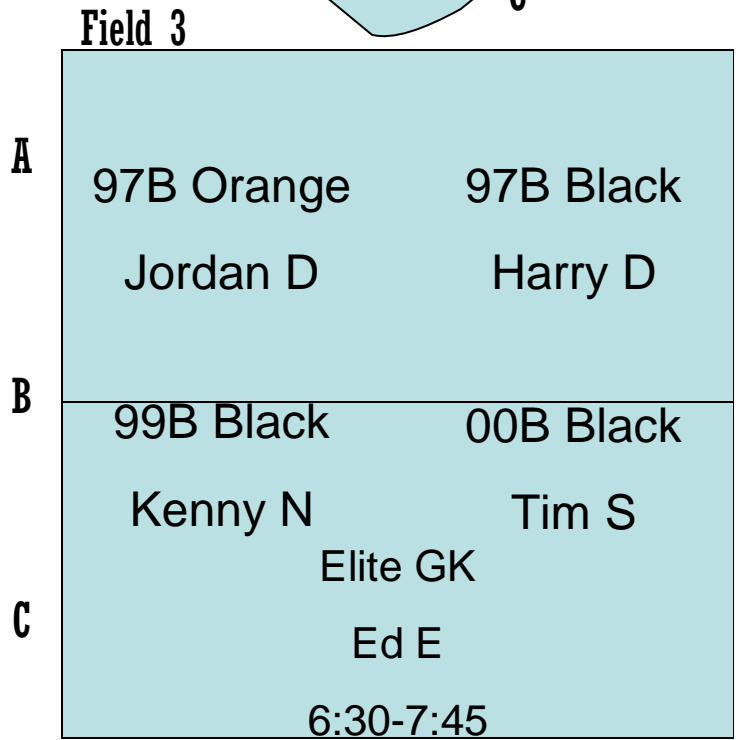

E

Field 4

A

W

E

B

THURSDAY
5:00-6:00

THURSDAY
6:00-7:30