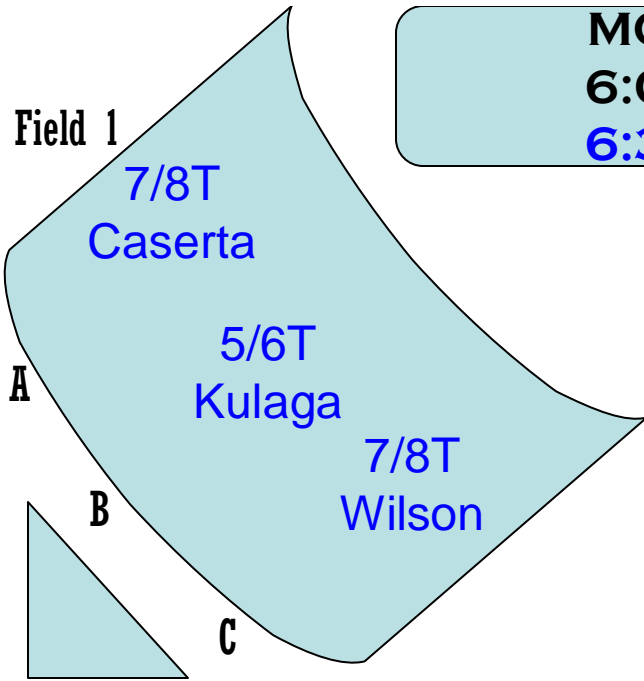

Updated August 26, 2010

Excel Soccer Practice Schedule

August 30th-September 7th

- Teams listed in **red/Deem Hills** begin practicing at Deem Hills-North Field (*From Happy Valley, north on 55th Ave.; Drive one mile and take first right after 49th Glen*) September 8th.
- Teams listed in **red/Paseo** begin practicing at Paseo Sports Complex Field 2 (*63rd Ave. & Thunderbird*) September 13th.
- A revised fall schedule for all teams will be posted to the web prior to the week of September 6th.
- ALL fields (CCV and offsite) are closed for Labor Day, Monday, September 6th.
- Lights at the CCV Sports Complex will remain off until August 16th except for teams participating in Labor Day tournaments or FWRL.

MONDAY
5:00-6:00
5:00-6:30

MONDAY
6:00-7:30
6:30-8:00

Field 1

Field 2

Field 6

Field 3

Field 5

W

6:30-8:00

Field 1

Field 2

Field 6

Field 3

Field 5

Field 4

WENESDAY

E

Field 4

W

E

B

THURSDAY
5:00-6:00
5:00-6:30

THURSDAY
6:00-7:30
6:30-8:00

Field 3