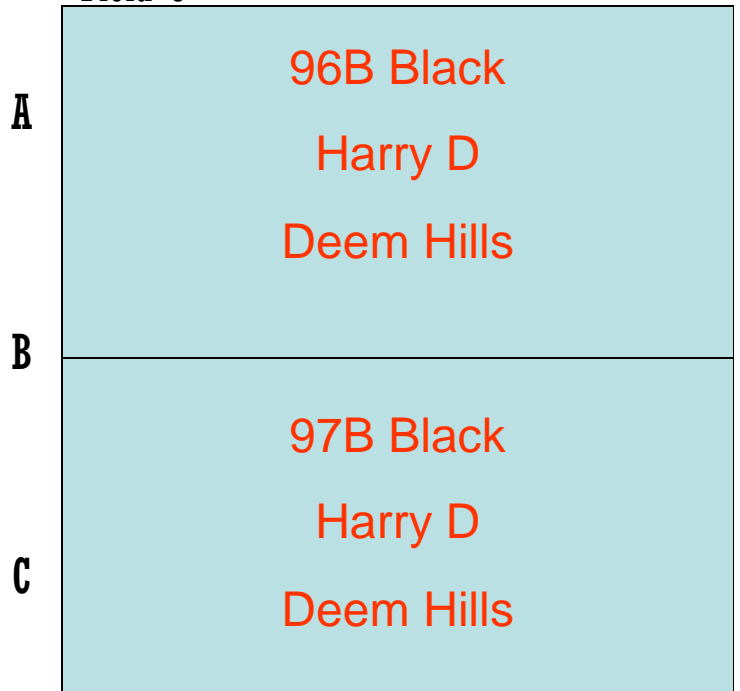

6:30-8:00

Field 1

Field 2

Field 6

Field 3

Field 5

Field 4

WENESDAY