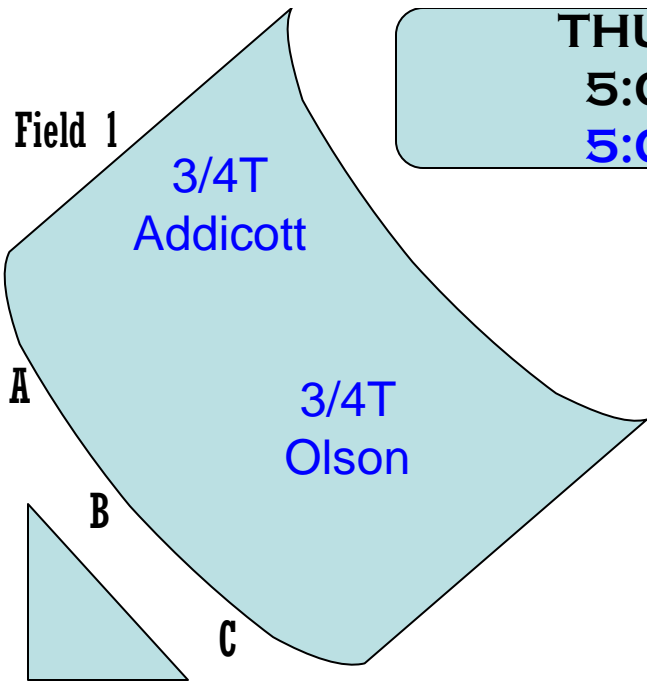

E

Field 4

W

E

B

THURSDAY
5:00-6:00
5:00-6:30

THURSDAY
6:00-7:30
6:30-8:00

Field 3