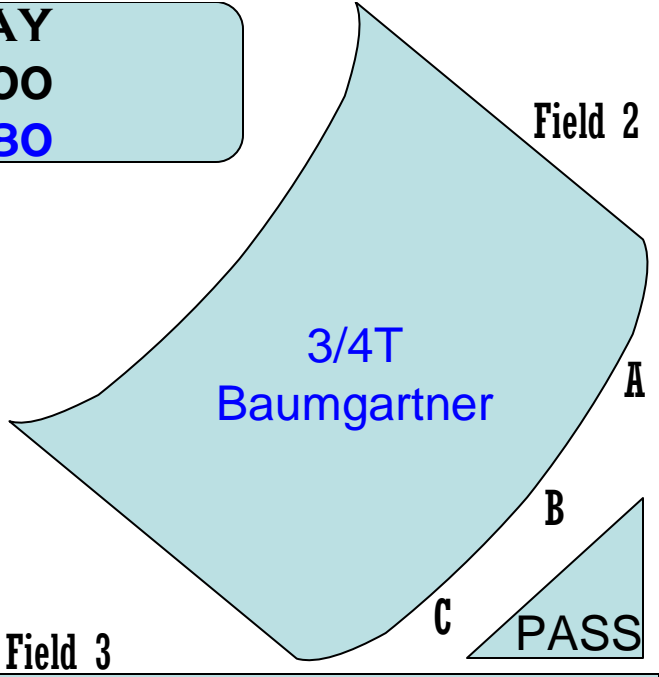

Updated August 26, 2010

Excel Soccer Practice Schedule

August 30th-September 7th

- Teams listed in **red/Deem Hills** begin practicing at Deem Hills-North Field (*From Happy Valley, north on 55th Ave.; Drive one mile and take first right after 49th Glen*) September 8th.
- Teams listed in **red/Paseo** begin practicing at Paseo Sports Complex Field 2 (*63rd Ave. & Thunderbird*) September 13th.
- A revised fall schedule for all teams will be posted to the web prior to the week of September 6th.
- ALL fields (CCV and offsite) are closed for Labor Day, Monday, September 6th.
- Lights at the CCV Sports Complex will remain off until August 16th except for teams participating in Labor Day tournaments or FWRL.

MONDAY
5:00-6:00
5:00-6:30

MONDAY
6:00-7:30
6:30-8:00

Field 1

Field 2

Field 6

Field 3

Field 5

W

6:30-8:00

Field 1

Field 2

Field 6

Field 3

Field 5

Field 4

WENESDAY

E

Field 4

W

E

B

THURSDAY
5:00-6:00
5:00-6:30

THURSDAY
6:00-7:30
6:30-8:00

Field 3