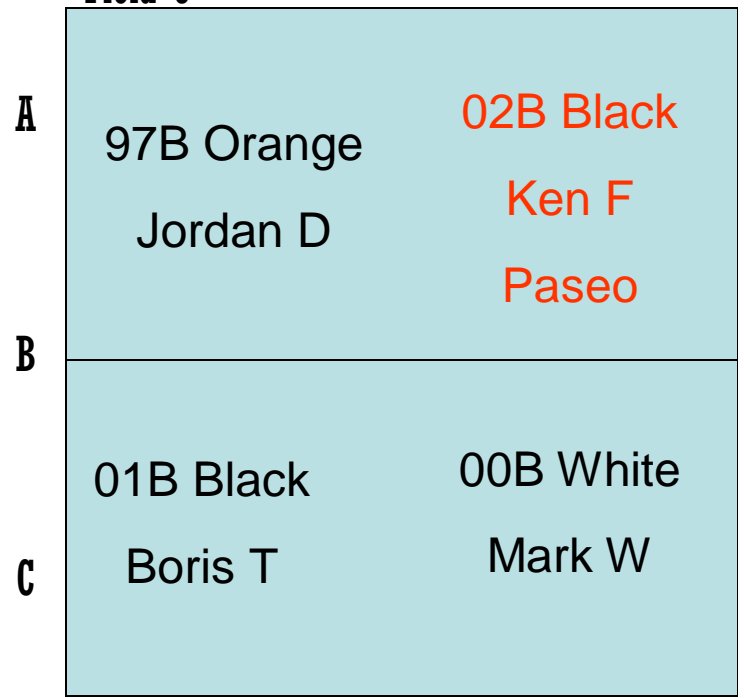

6:30-7:45

TUESDAY
5:00-6:00
5:00-6:30

TUESDAY
6:00-7:30
6:30-8:00

Field 1

Field 2

Field 6

Field 3

Field 5