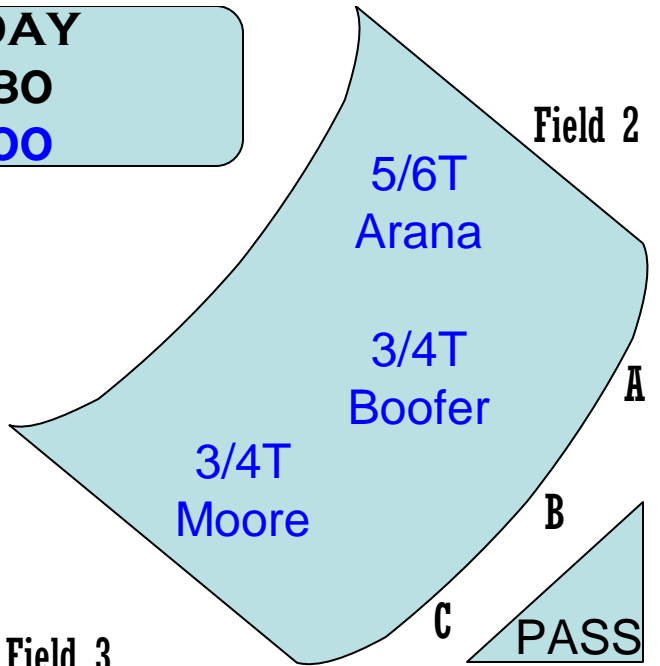

6:30-8:00

Field 1

Field 2

Field 6

Field 3

Field 5

Field 4

WENESDAY

7:30-9:00

8:00-9:30

Field 1

Field 2

Field 6

Field 3

Field 5

W

E

Field 4

W

E

B

THURSDAY
5:00-6:00
5:00-6:30

THURSDAY
6:00-7:30
6:30-8:00

Field 3

Field 4

01B Orange Josh N	00B Orange Donny G
W	E
01B Black Boris T	96B Orange Paul W Paseo
B	

THURSDAY
7:30-9:00
8:00-9:30