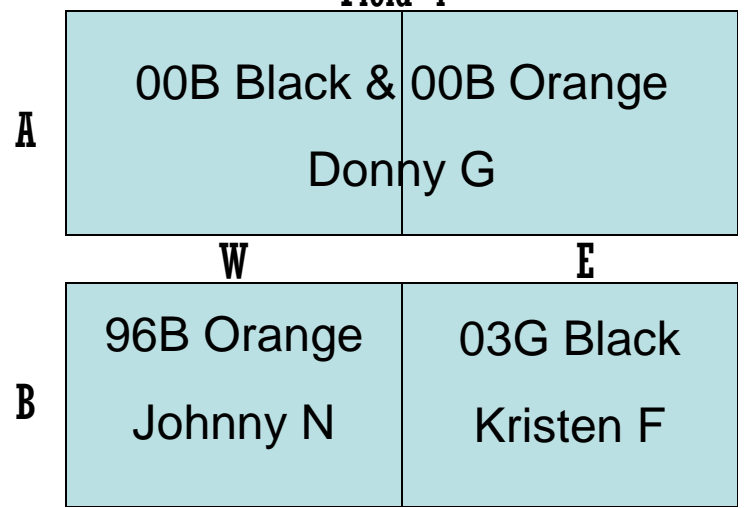

TUESDAY
6:00-7:30
6:30-8:00

Field 1

Field 2

Field 6

Field 3

Field 5

Field 4