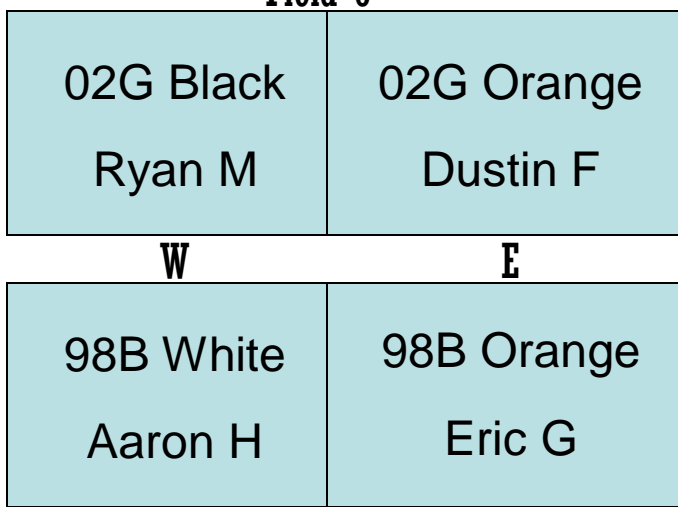

6:30-7:45

TUESDAY
5:00-6:00
5:00-6:30

TUESDAY
6:00-7:30
6:30-8:00

Field 1

Field 2

Field 6

Field 3

Field 5