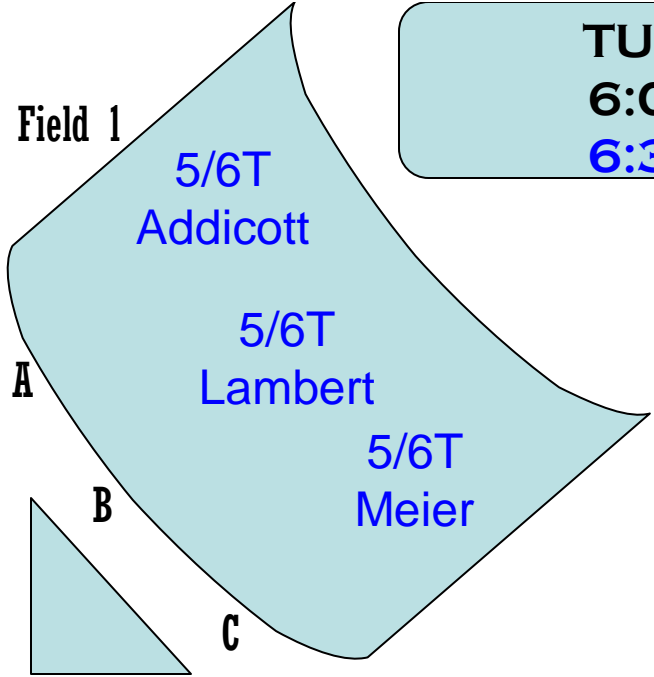

Field 3

Field 5

Field 4

W

E

W

E

B

6:30-7:45

TUESDAY
5:00-6:00
5:00-6:30

TUESDAY
6:00-7:30
6:30-8:00

Field 1

Field 2

Field 6

Field 3

Field 5

Field 4

TUESDAY
7:30-9:00
8:00-9:30

WEDNESDAY

5:00-6:00

5:00-6:30

Field 1

**3/4T
Roquemore**

A

E

Field 4

W

E

B

THURSDAY
5:00-6:00
5:00-6:30

THURSDAY
6:00-7:30
6:30-8:00

Field 3